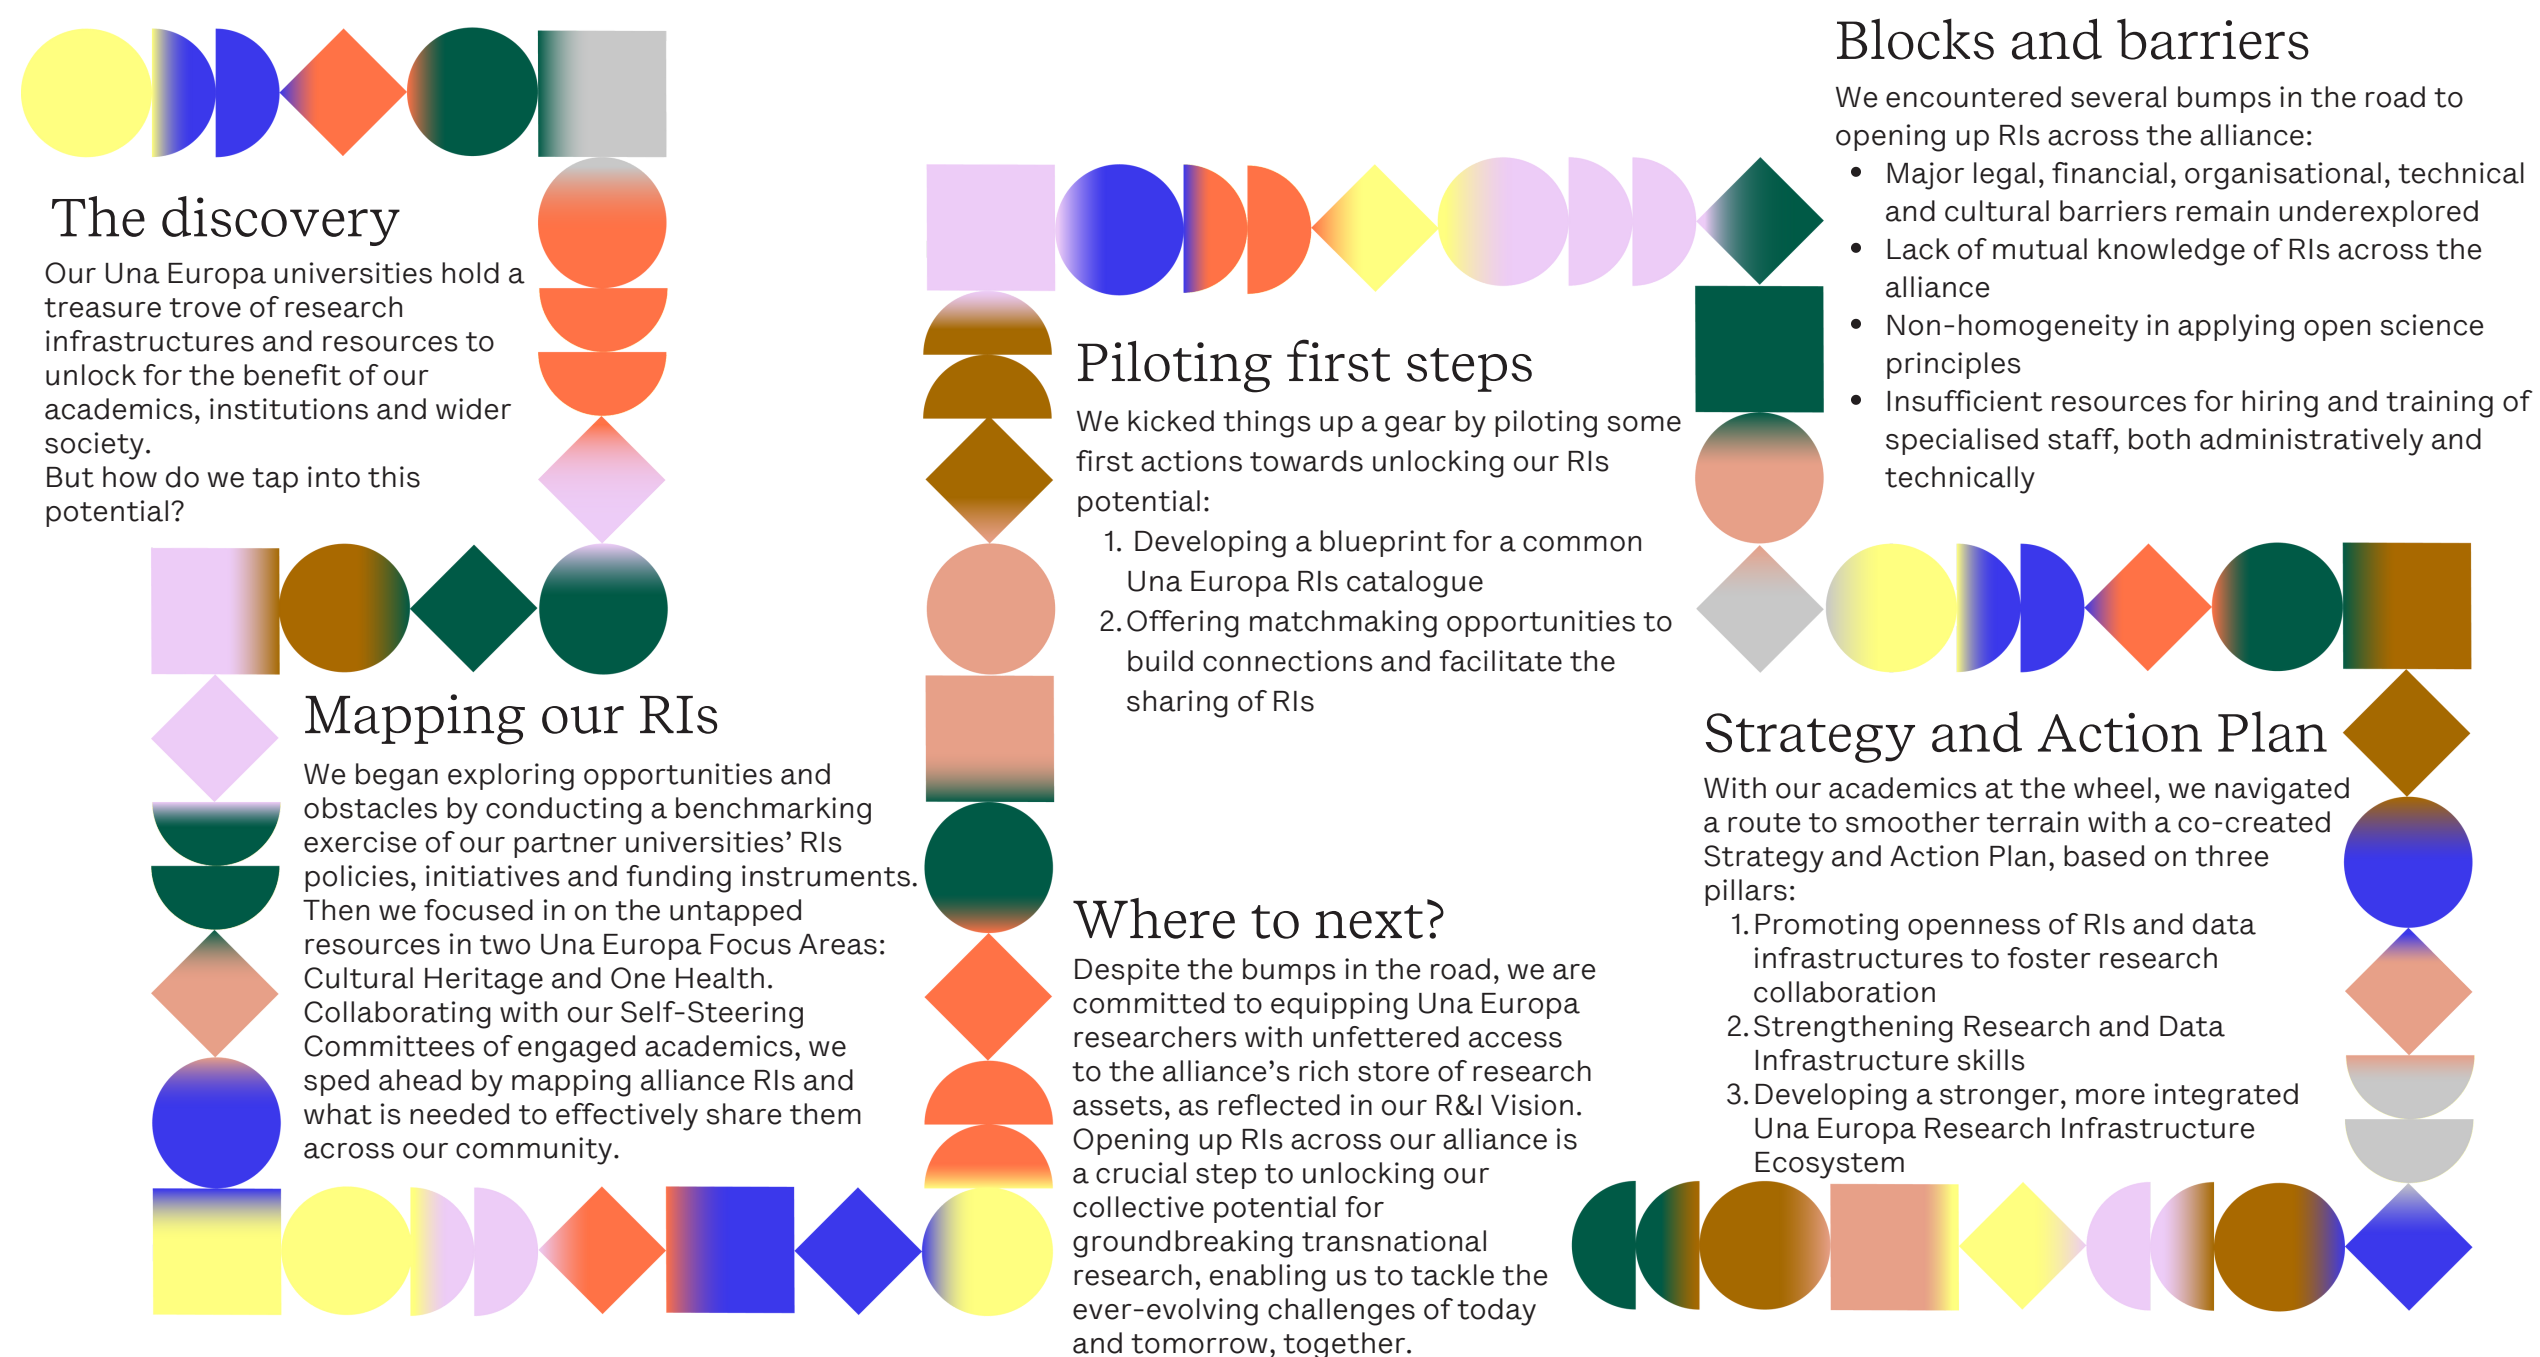

# Opening up research infrastructures and resources (RIs) across Una Europa: The journey so far

Under Work Package 2 of the Una.Resin project, Una Europa has laid the building blocks for a barrier-free research and innovation ecosystem, paving the way for groundbreaking transnational research by delivering a strategy and action plan for sharing RIs across our alliance community.